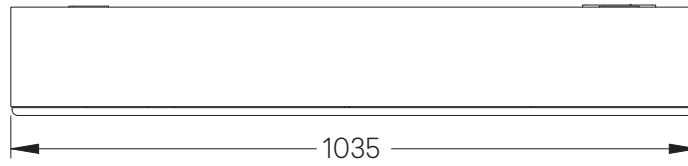

The Megaphonix Flat Centre enclosure is braced and critically damped to improve bass extension. It also comes with a black material grille and rear key hook mounts for easy installation.

For those looking for space saving solutions, the Megaphonix Flat Centre is the on wall member of a five-speaker family, allowing you to combine it with main or surround speakers for a connected, clear and smooth sound experience.

For the ultimate cinema experience at home, play it through Krix.

FEATURES

- Impact and dynamics for a real home cinema experience
- High sensitivity, very low distortion
- Precise pattern control

Megaphonix Centre	
Frequency Range	40 Hz - 20 kHz (in room response)
Power Handling	50 - 250 Watts RMS recommended amplifier power
Sensitivity	95 dB (2.83V / 1m)
Impedance	8 OhmS
Configuration	2-Way
Crossover point	1.8 kHz
Low Frequency Driver	Single 255mm (10") paper cone driver. 50mm (2") voice coil wound on high powered kapton former, with ventilated magnet assembly and copper shorting ring for low distortion
High Frequency Driver	26mm (1") doped fabric dome with large roll surround. Ferro fluid cooled
Enclosure Type	Bass reflex, top vented
Input Terminals	Gold plated binding posts
Dimensions	285mm high x 1035mm wide x 164mm deep
Net Weight	15 kg

DETAILED DIMENSIONS

Top View

Front View

Side View

Rear View